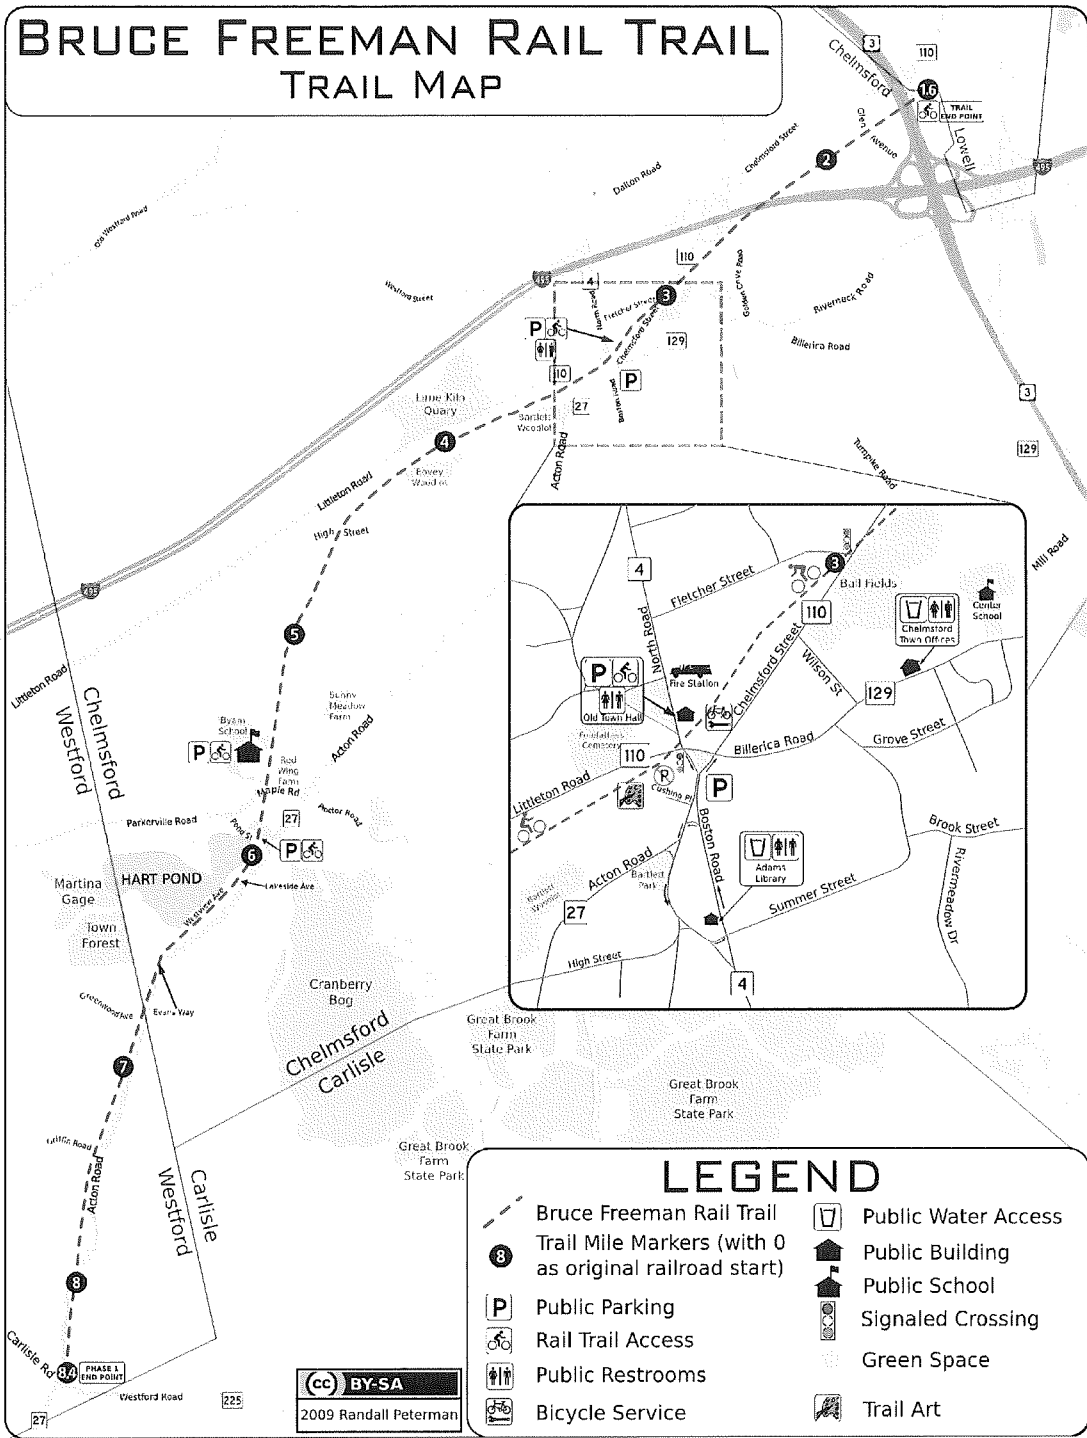

BRUCE FREEMAN RAIL TRAIL TRAIL MAP

LEGEND

	Bruce Freeman Rail Trail		Public Water Access
	Trail Mile Markers (with 0 as original railroad start)		Public Building
	Public Parking		Public School
	Rail Trail Access		Signaled Crossing
	Public Restrooms		Green Space
	Bicycle Service		Trail Art